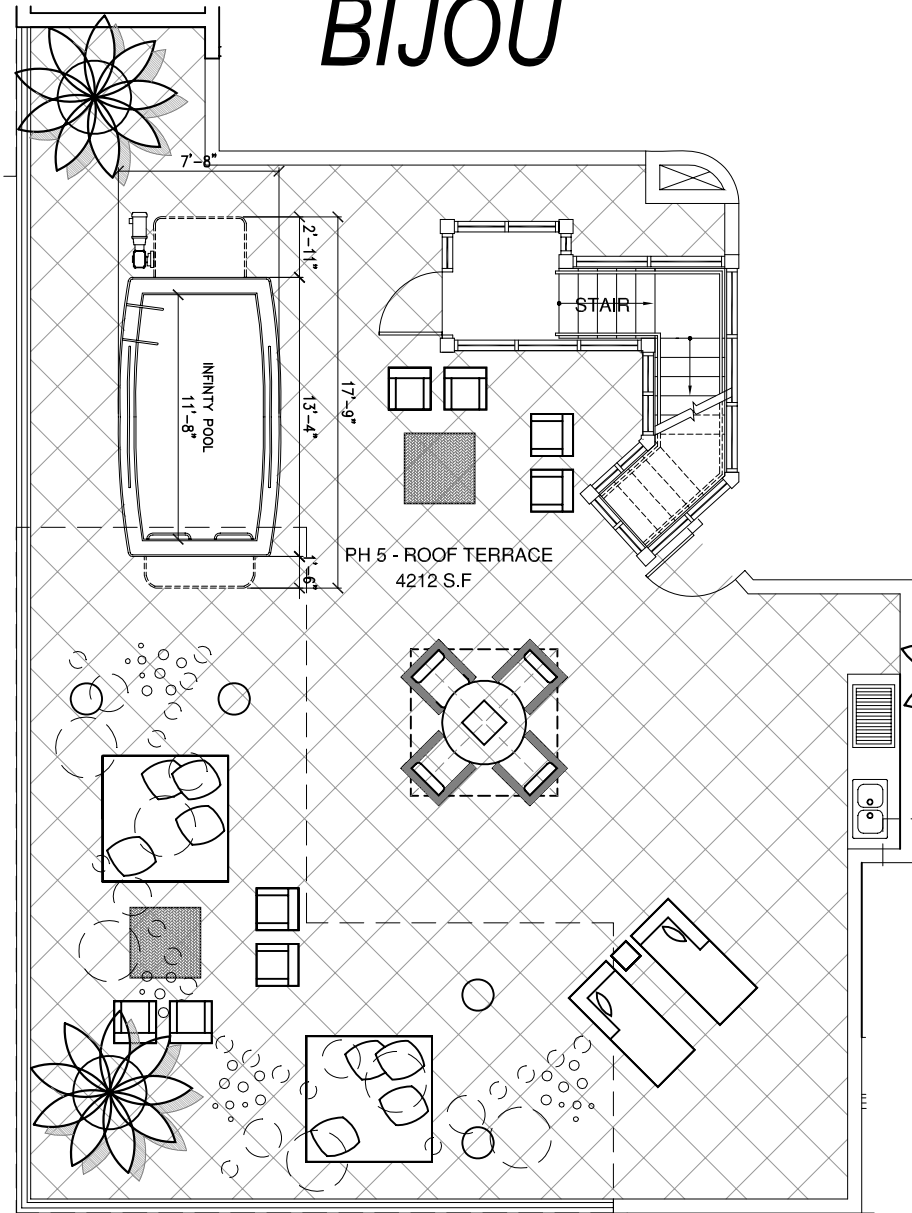

BIJOU

floor plan

key plan

Penthouse 5

Total: 6,644 s.f

BIJOU

floor plan

key plan

Penthouse 5 (Roof Terrace)

Roof Terrace: 4,212