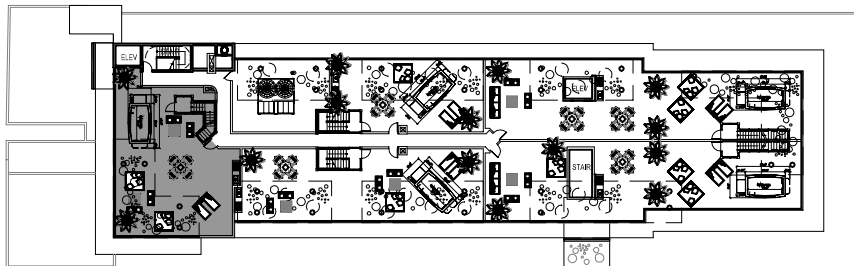

BIJOU

floor plan

key plan

Penthouse 5

Total: 6,644 s.f

BIJOU

floor plan

key plan

Penthouse 5 (Roof Terrace)

Roof Terrace: 4,212