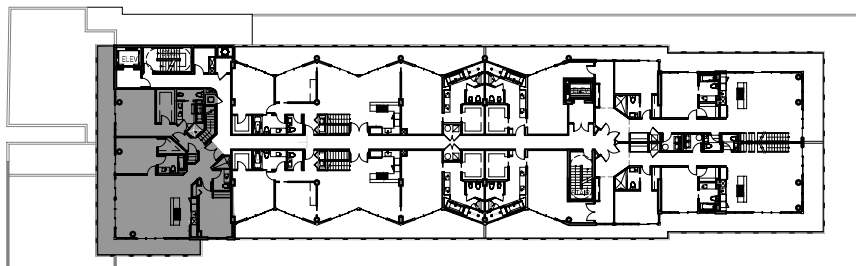

BIJOU

floor plan

key plan

Penthouse 5

Total: 6,644 s.f

BIJOU

floor plan

key plan

Penthouse 5 (Roof Terrace)

Roof Terrace: 4,212