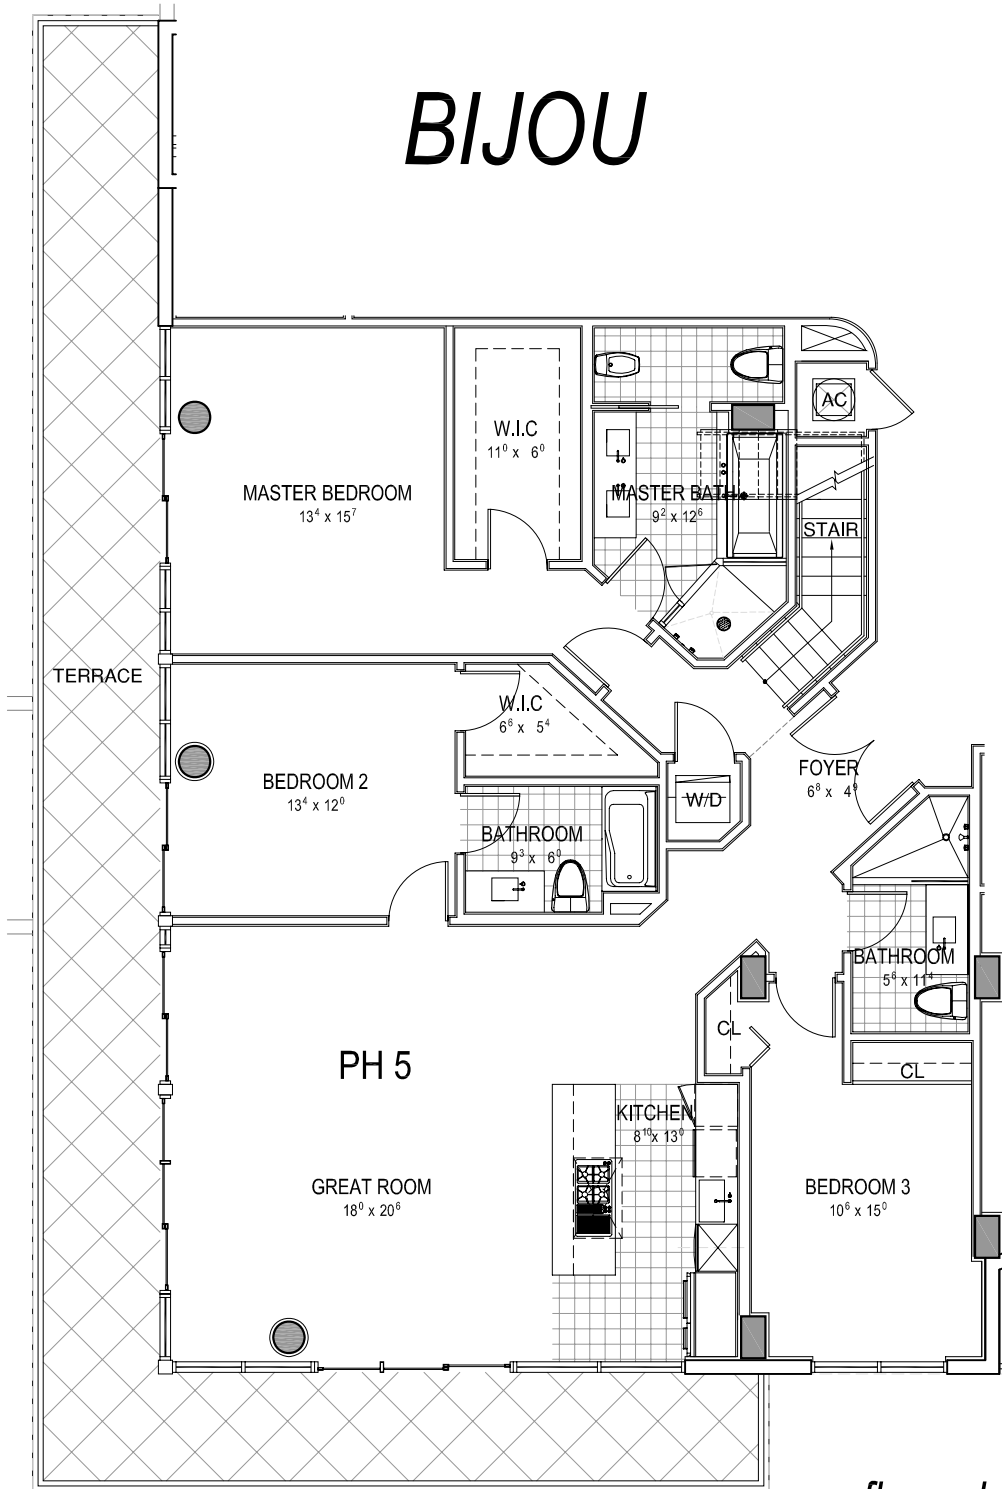

BIJOU

floor plan

key plan

Penthouse 5

Total: 6,644 s.f

BIJOU

floor plan

key plan

Penthouse 5 (Roof Terrace)

Roof Terrace: 4,212