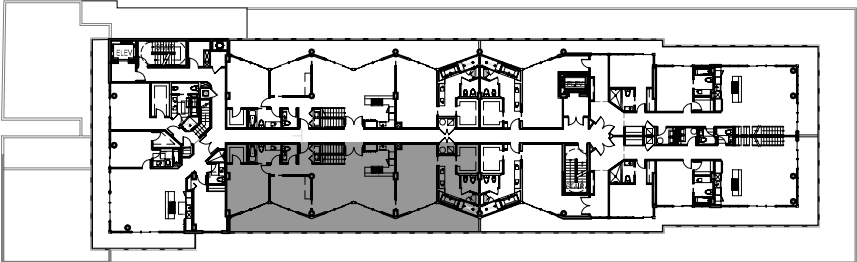

# BIJOU

*floor plan*

*key plan*

## Penthouse 4

Total: 4,595 s.f

## Penthouse 4 (Roof Terrace)

*Roof Terrace: 2,084 s.f*