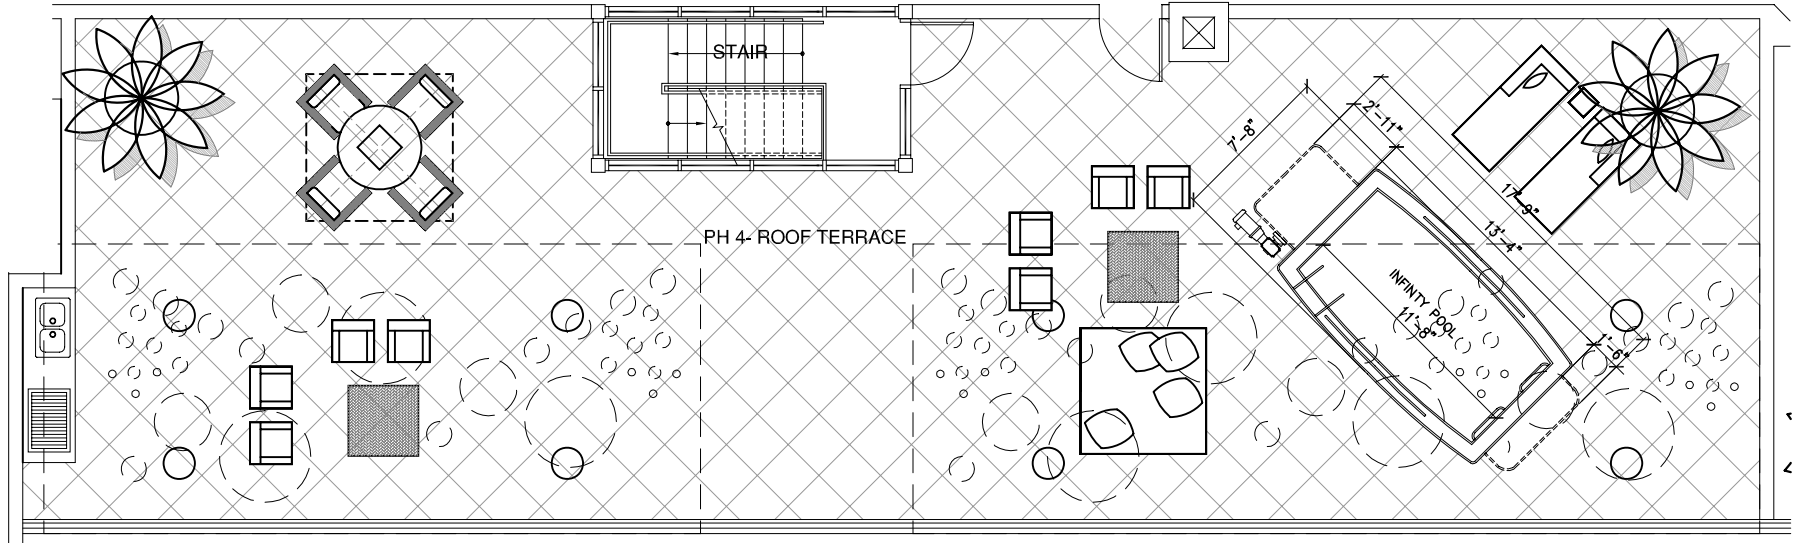

# BIJOU

*floor plan*

*key plan*

## Penthouse 4

Total: 4,595 s.f

## Penthouse 4 (Roof Terrace)

*Roof Terrace: 2,084 s.f*