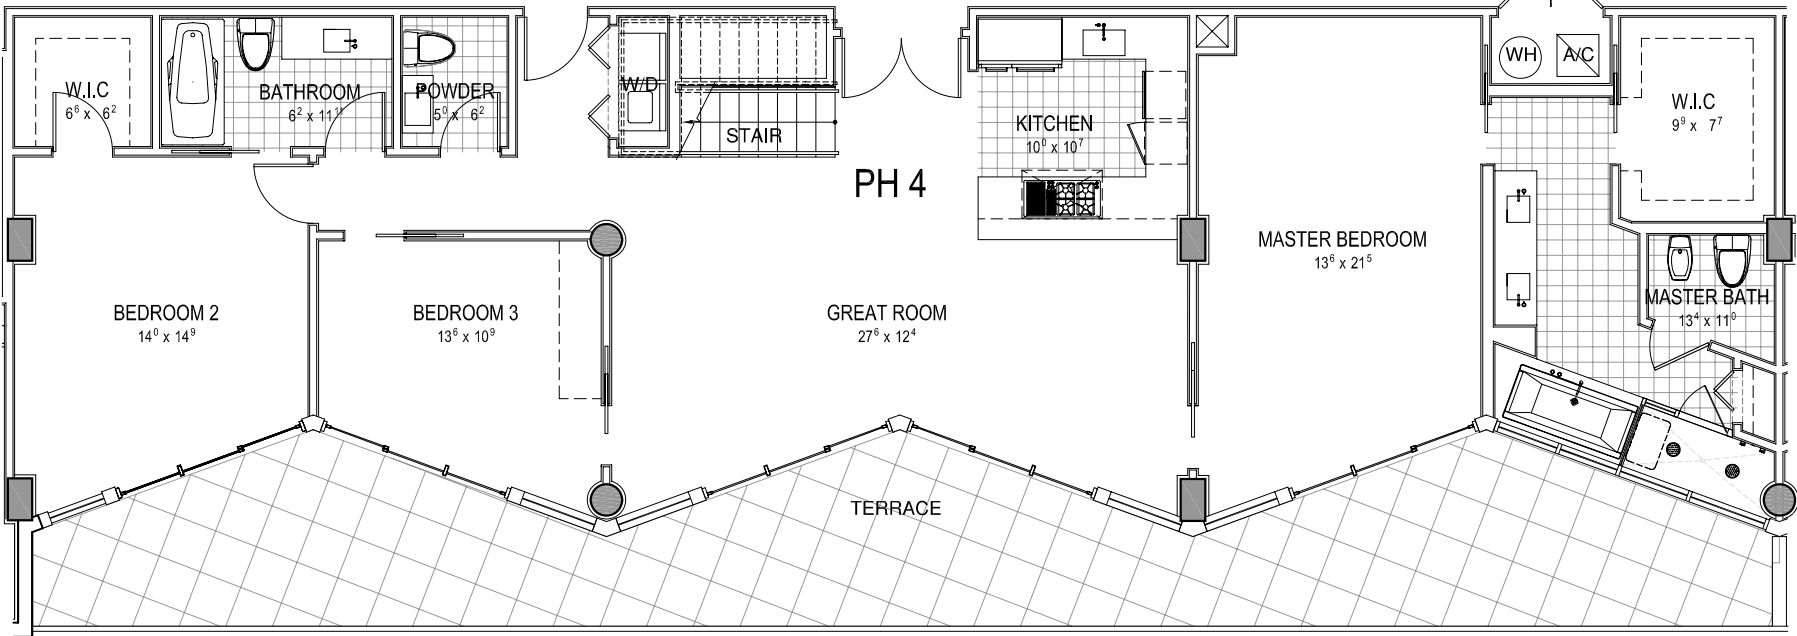

# BIJOU

*floor plan*

*key plan*

## Penthouse 4

Total: 4,595 s.f

## Penthouse 4 (Roof Terrace)

*Roof Terrace: 2,084 s.f*