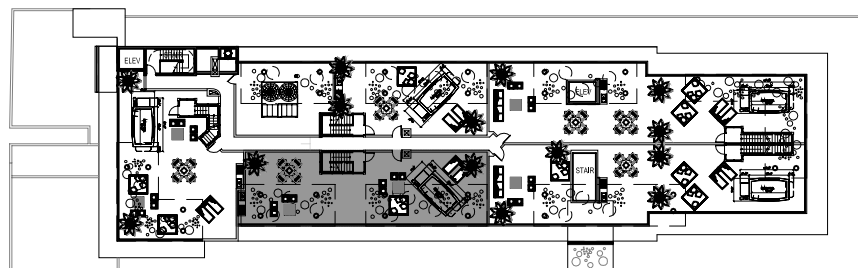

# BIJOU

*floor plan*

*key plan*

## Penthouse 4

Total: 4,595 s.f

## Penthouse 4 (Roof Terrace)

*Roof Terrace: 2,084 s.f*