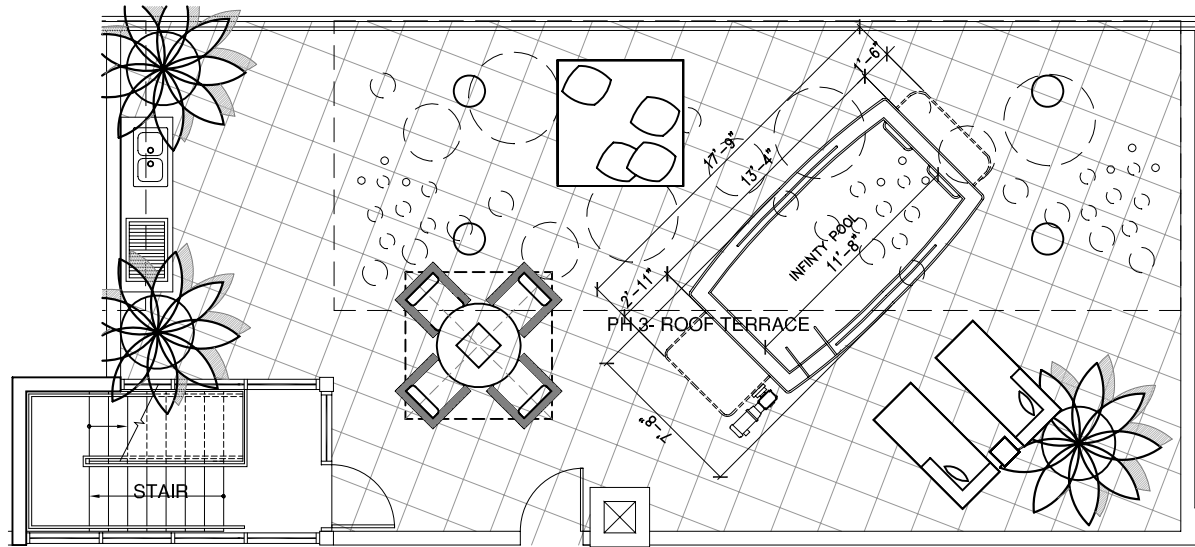

BIJOU

floor plan

Penthouse 3

Total: 3,700 s.f

key plan

BIJOU

floor plan

Penthouse 3 (Roof Terrace)

Terrace: 1,189 s.f

key plan