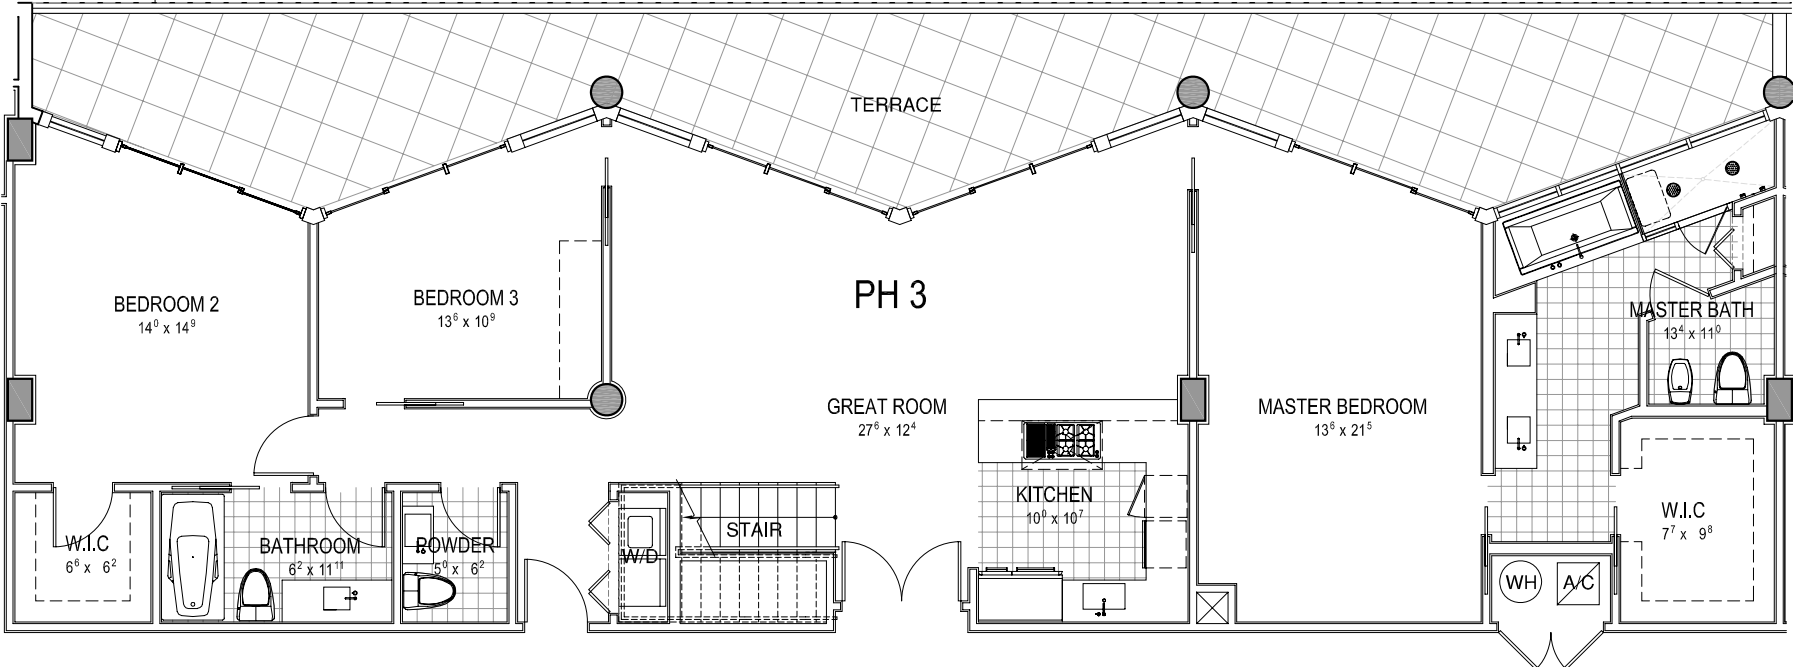

BIJOU

floor plan

Penthouse 3

Total: 3,700 s.f

key plan

BIJOU

floor plan

Penthouse 3 (Roof Terrace)

Terrace: 1,189 s.f

key plan