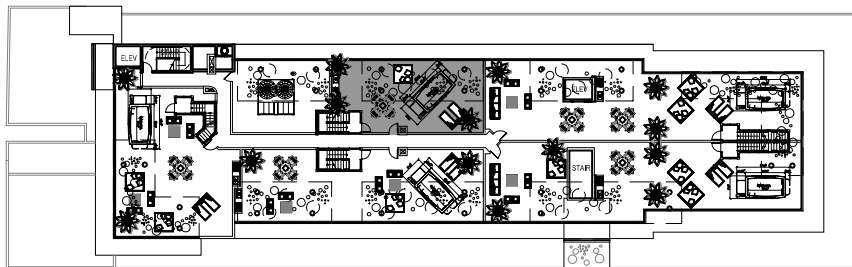

BIJOU

floor plan

Penthouse 3

Total: 3,700 s.f

key plan

BIJOU

floor plan

Penthouse 3 (Roof Terrace)

Terrace: 1,189 s.f

key plan