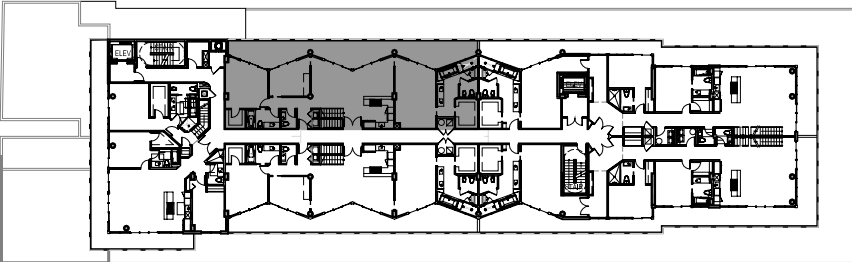

BIJOU

floor plan

Penthouse 3

Total: 3,700 s.f

key plan

BIJOU

floor plan

Penthouse 3 (Roof Terrace)

Terrace: 1,189 s.f

key plan