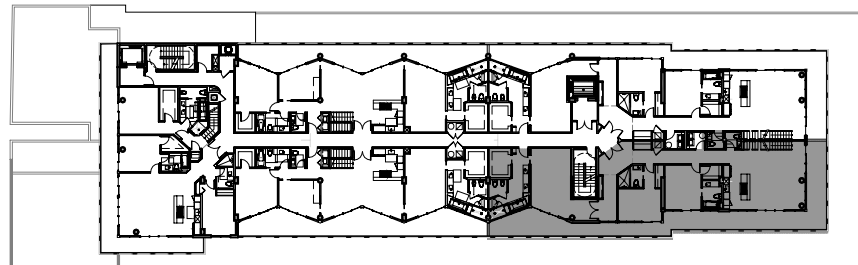

BIJOU

floor plan

key plan

Penthouse 2

Total: 5,780 s.f

BIJOU

floor plan

key plan

Penthouse 2 (Roof Terrace)

Terrace: 2,484 s.f