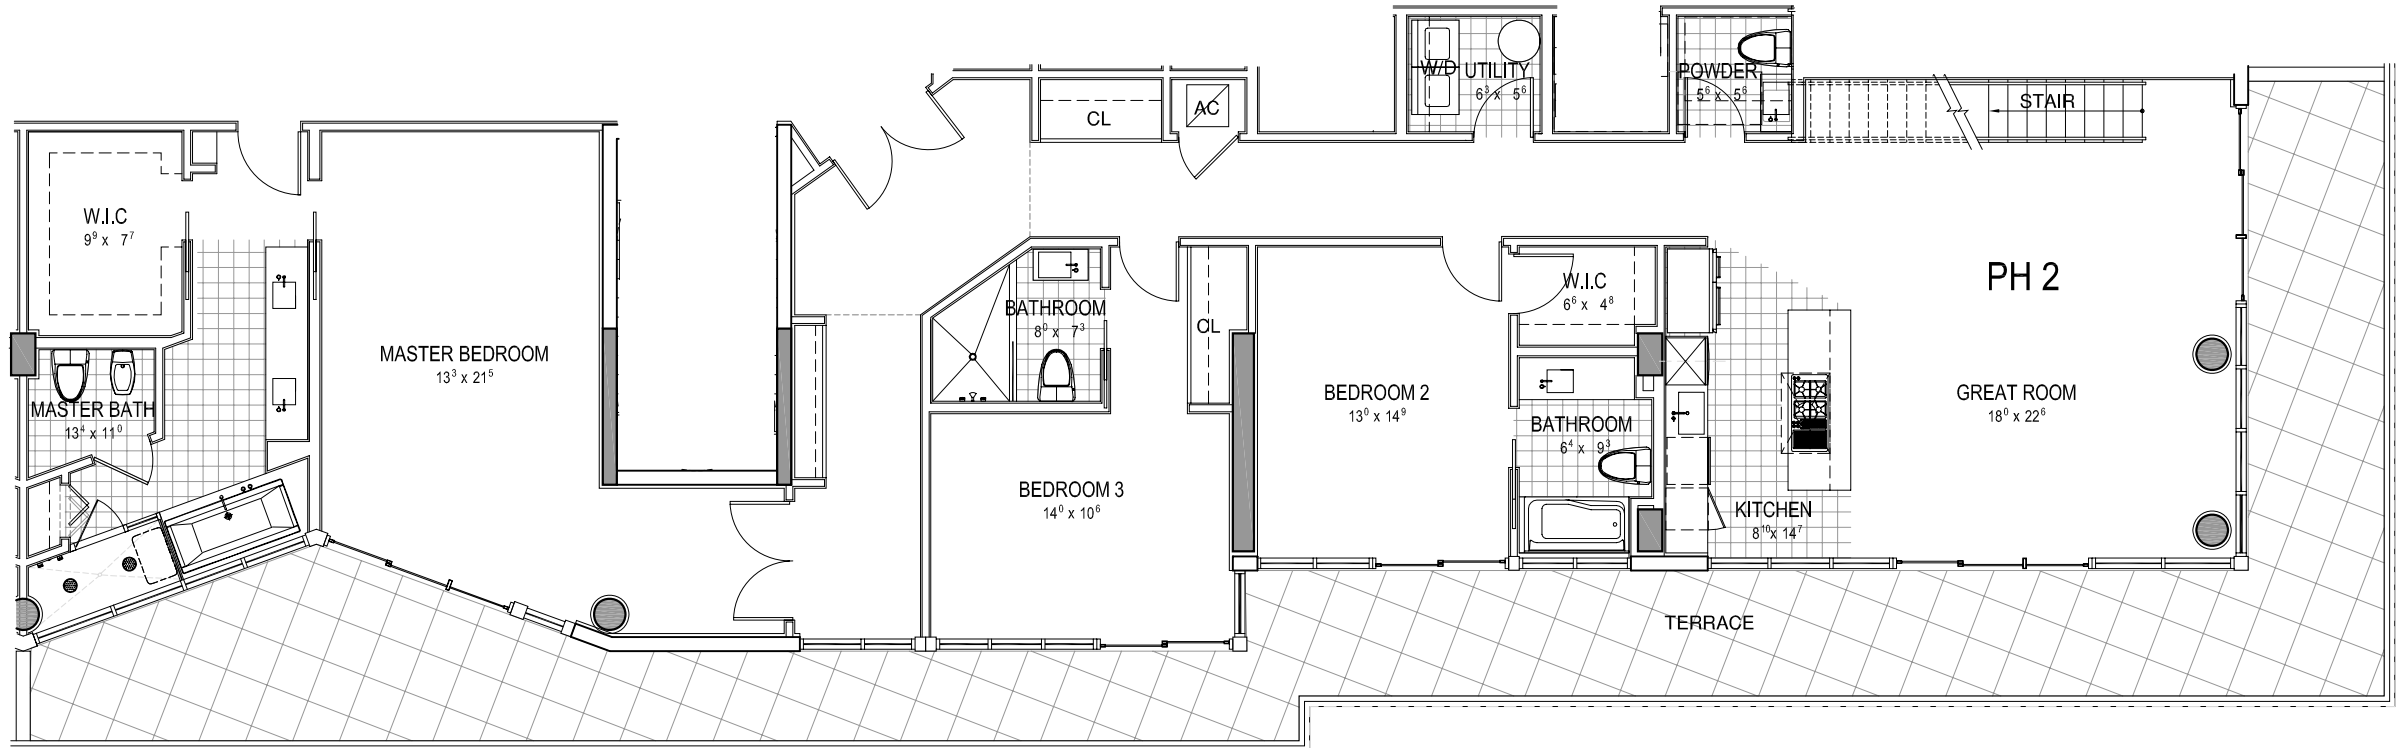

BIJOU

floor plan

key plan

Penthouse 2

Total: 5,780 s.f

BIJOU

floor plan

key plan

Penthouse 2 (Roof Terrace)

Terrace: 2,484 s.f