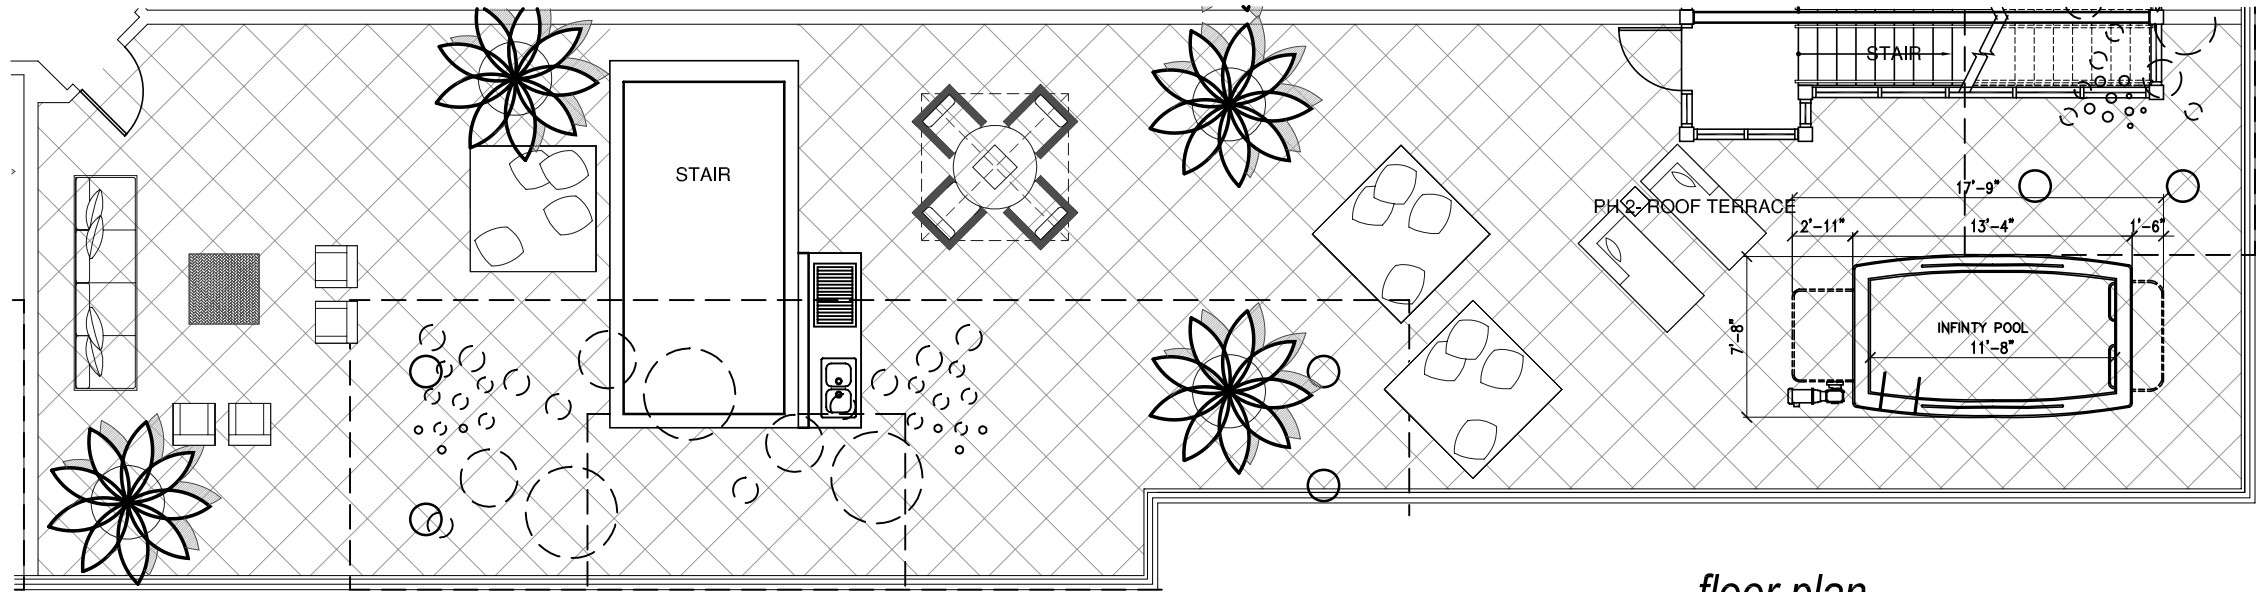

BIJOU

floor plan

key plan

Penthouse 2

Total: 5,780 s.f

BIJOU

floor plan

key plan

Penthouse 2 (Roof Terrace)

Terrace: 2,484 s.f