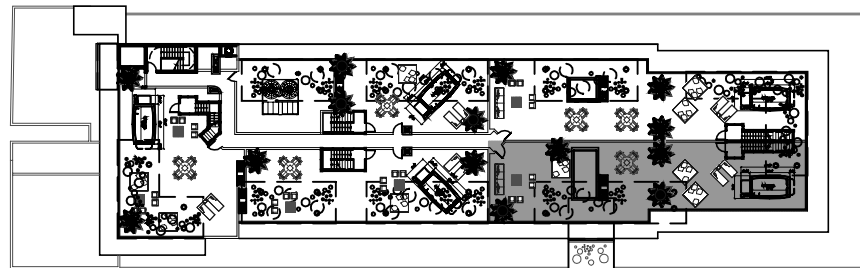

BIJOU

floor plan

key plan

Penthouse 2

Total: 5,780 s.f

BIJOU

floor plan

key plan

Penthouse 2 (Roof Terrace)

Terrace: 2,484 s.f