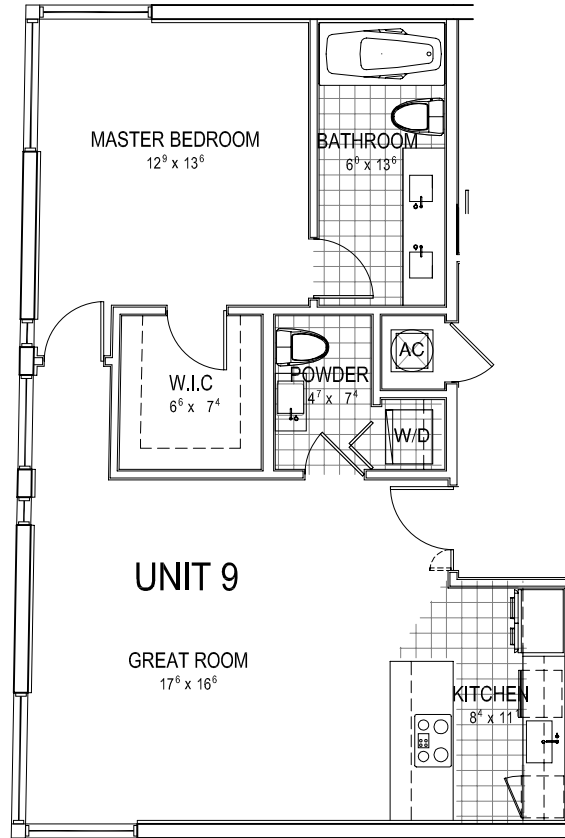

BIJOU

floor plan

key plan

UNIT 9

Total: 906 s.f.