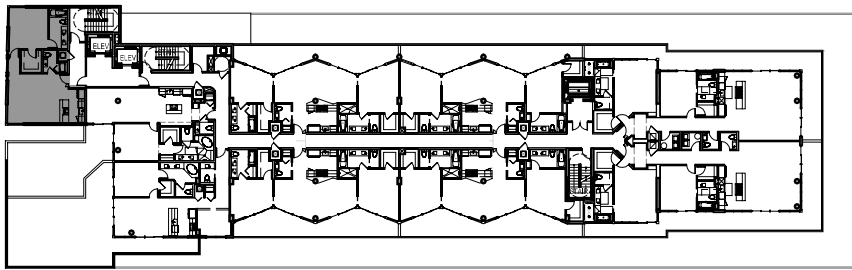

BIJOU

floor plan

key plan

UNIT 9

Total: 906 s.f.