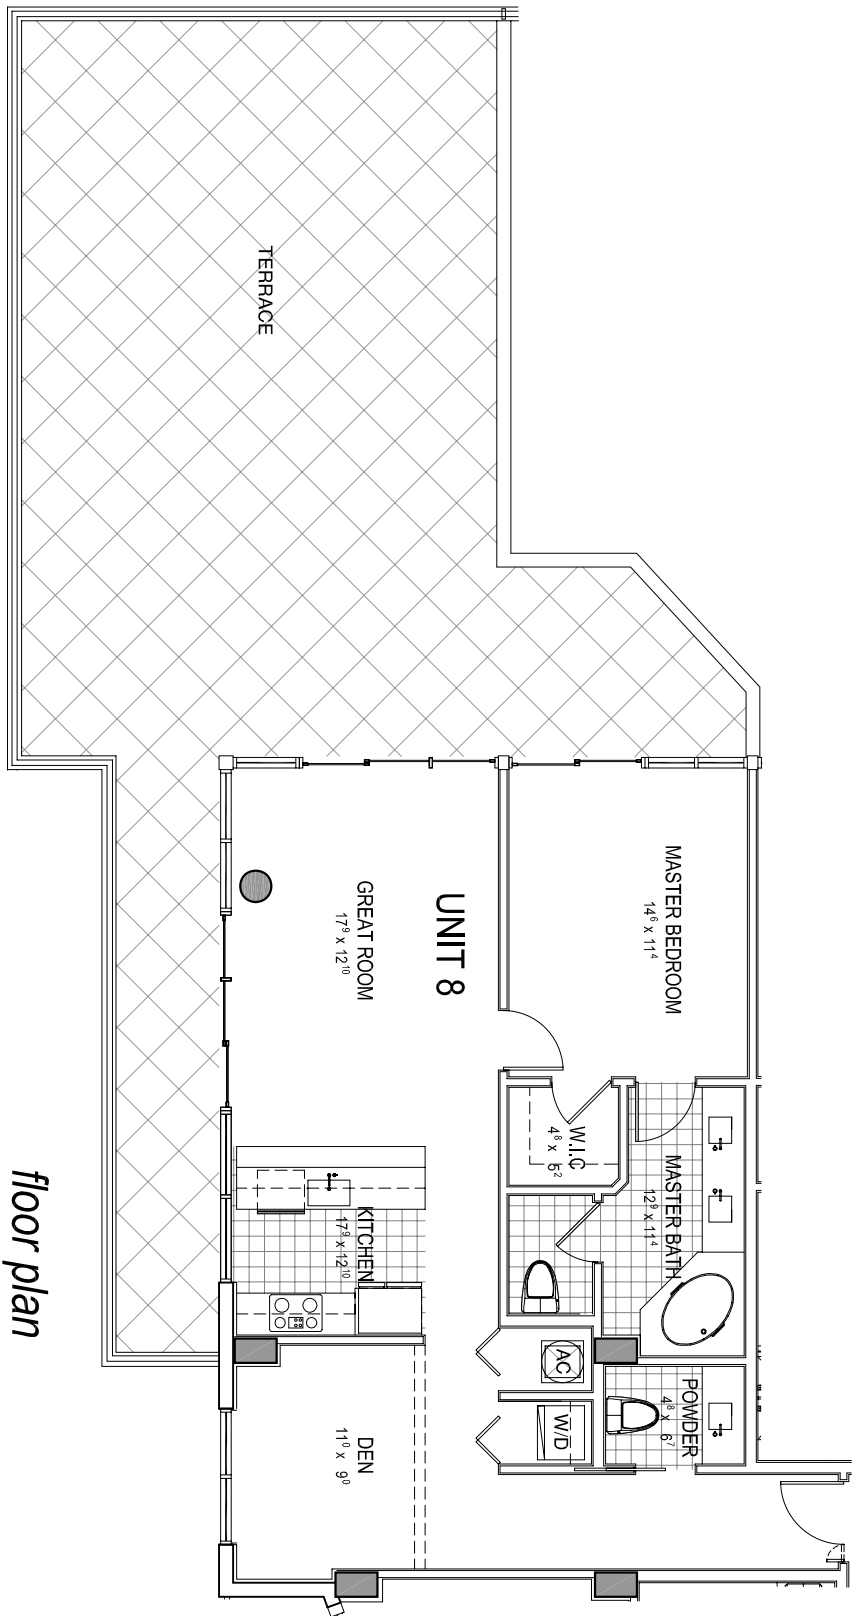

# BIJOU

*floor plan*

## UNIT 8 (at 3rd. floor)

Total: 2,127 s.f.