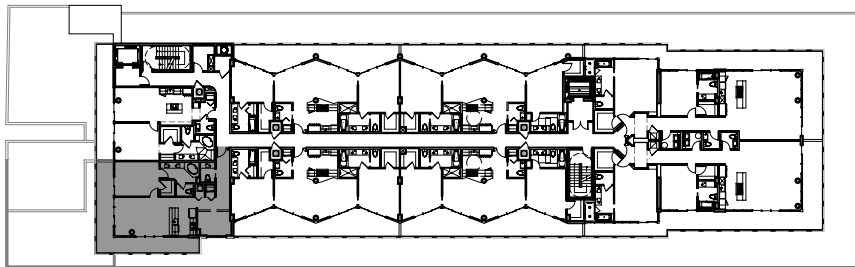

# BIJOU

*floor plan*

*key plan*

## UNIT 8

Total: 1,371 s.f.