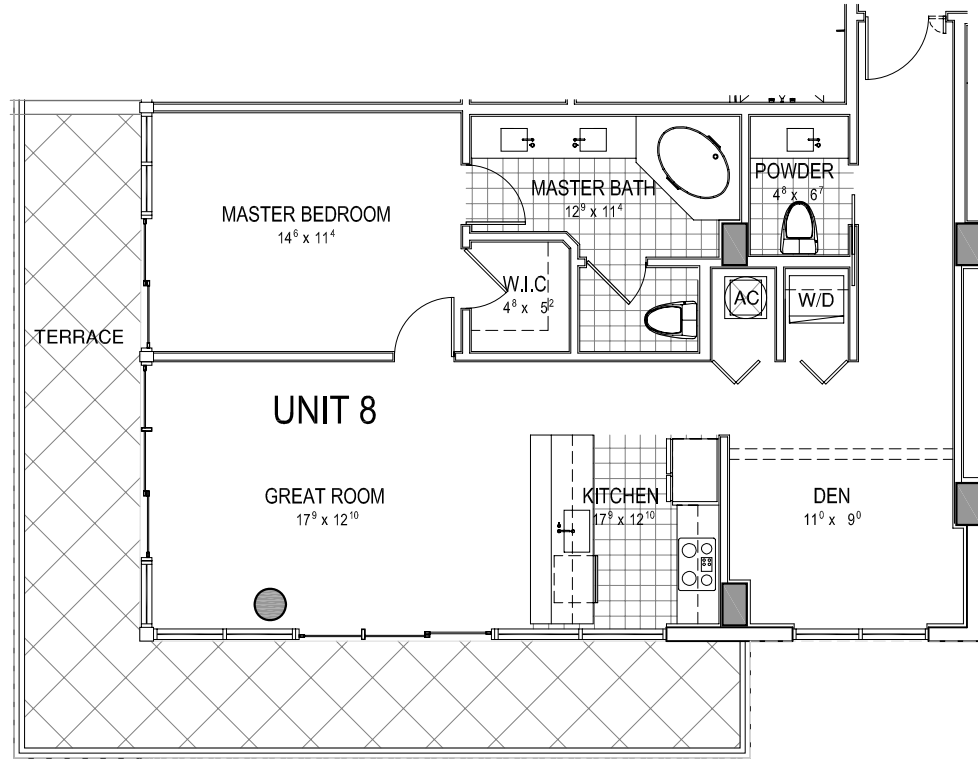

# BIJOU

*floor plan*

*key plan*

## UNIT 8

Total: 1,371 s.f.