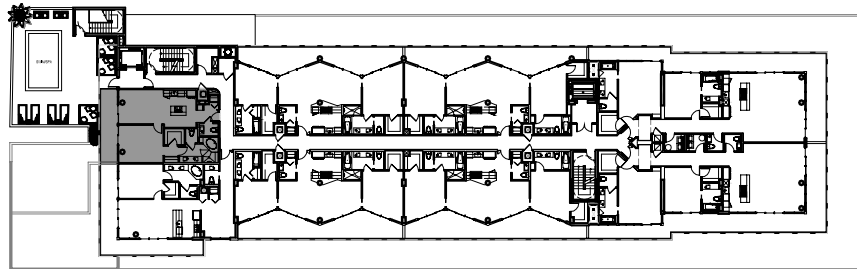

BIJOU

floor plan

key plan

UNIT 7 (at 4th. floor)

Total: 982 s.f