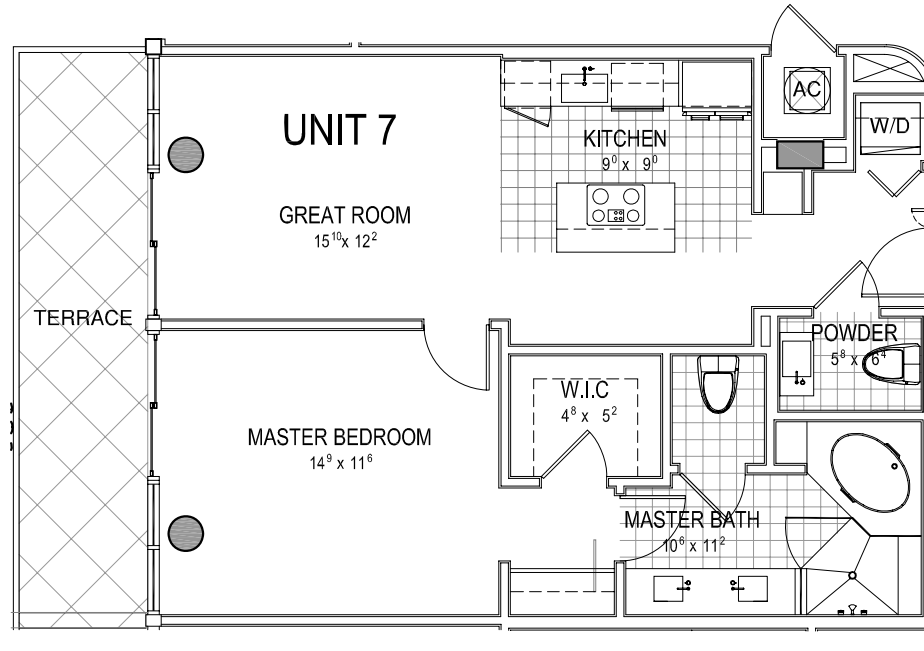

BIJOU

floor plan

key plan

UNIT 7 (at 4th. floor)

Total: 982 s.f