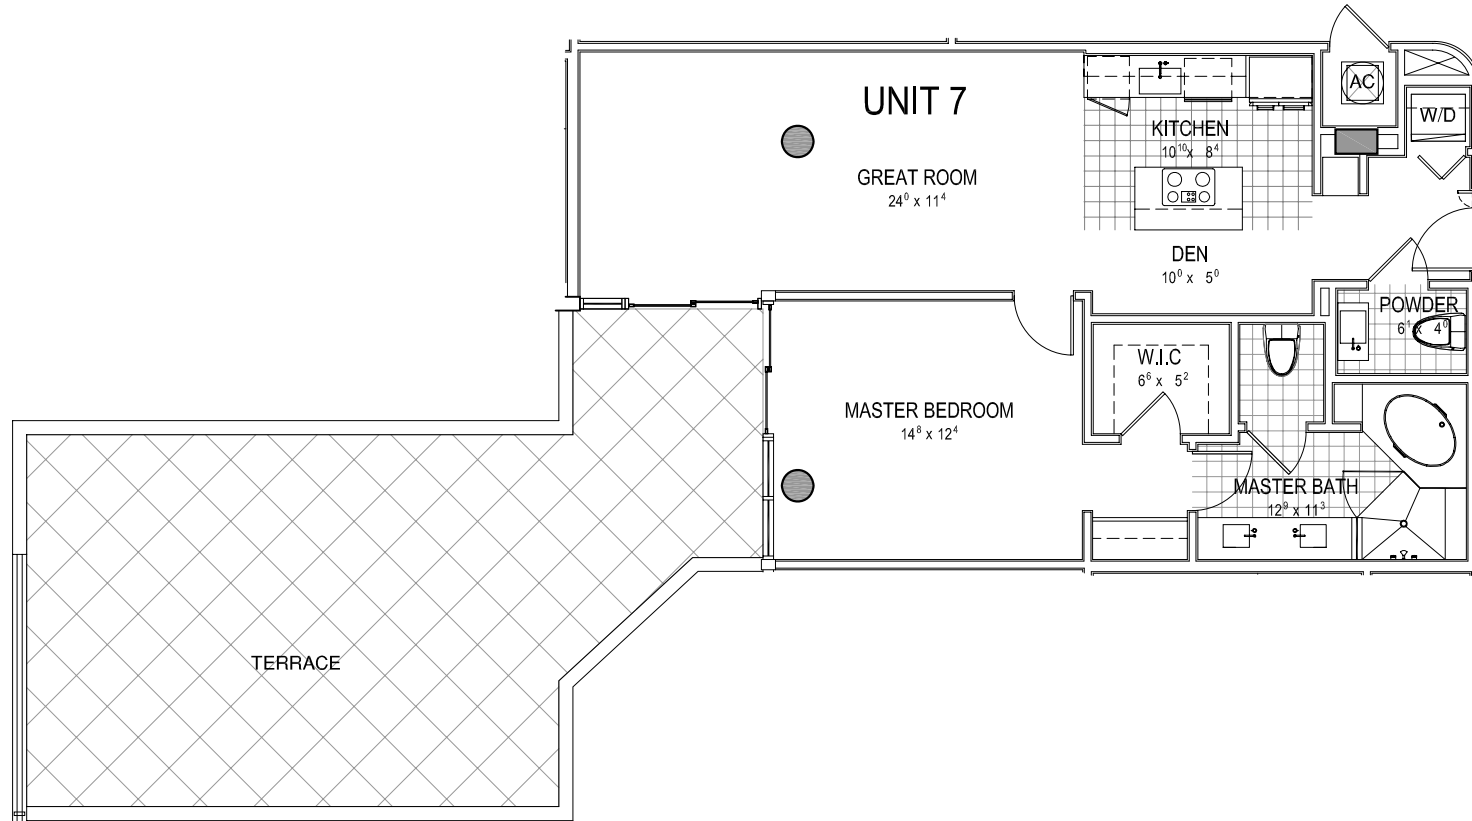

BIJOU

floor plan

key plan

UNIT 7 (at 3rd. floor)

Total: 1,582 s.f