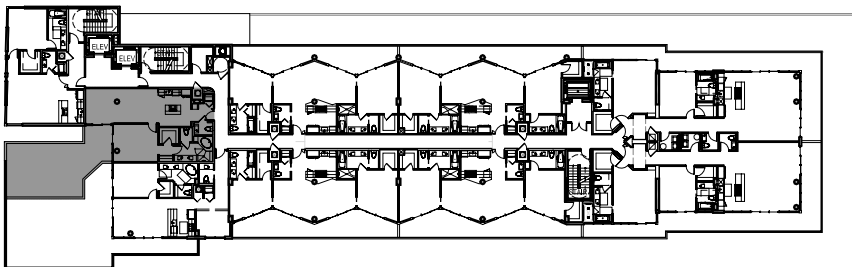

BIJOU

floor plan

key plan

UNIT 7 (at 3rd. floor)

Total: 1,582 s.f