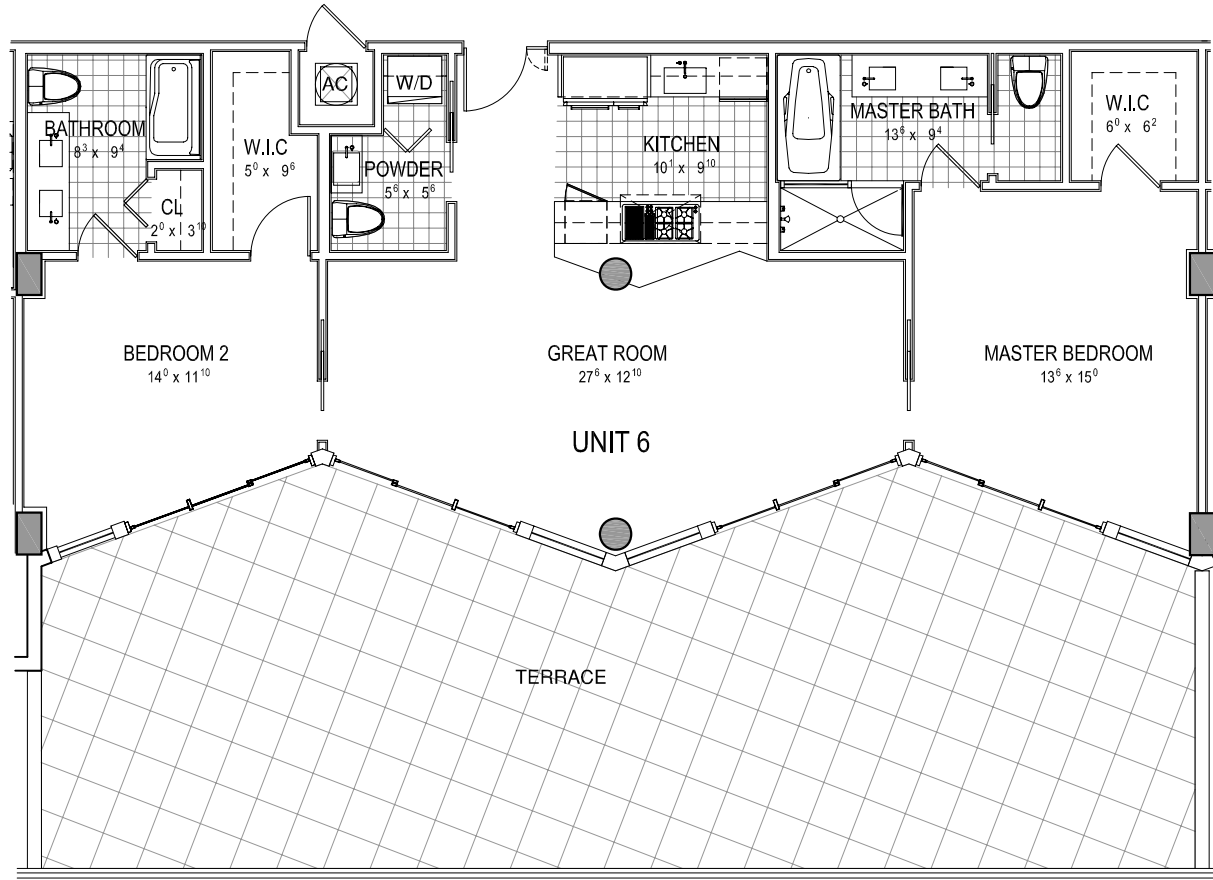

BIJOU

floor plan

UNIT 6 (at 2nd. floor)

Total: 2,241 s.f

key plan