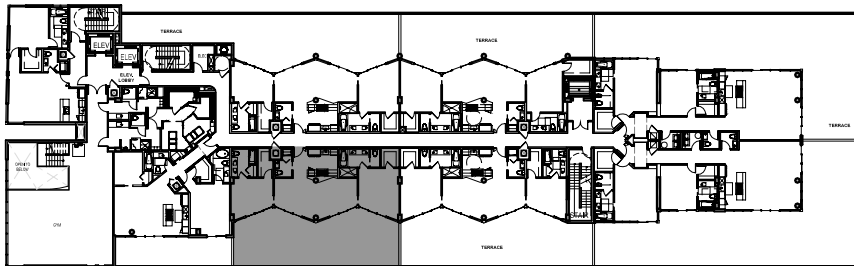

BIJOU

floor plan

UNIT 6 (at 2nd. floor)

Total: 2,241 s.f

key plan