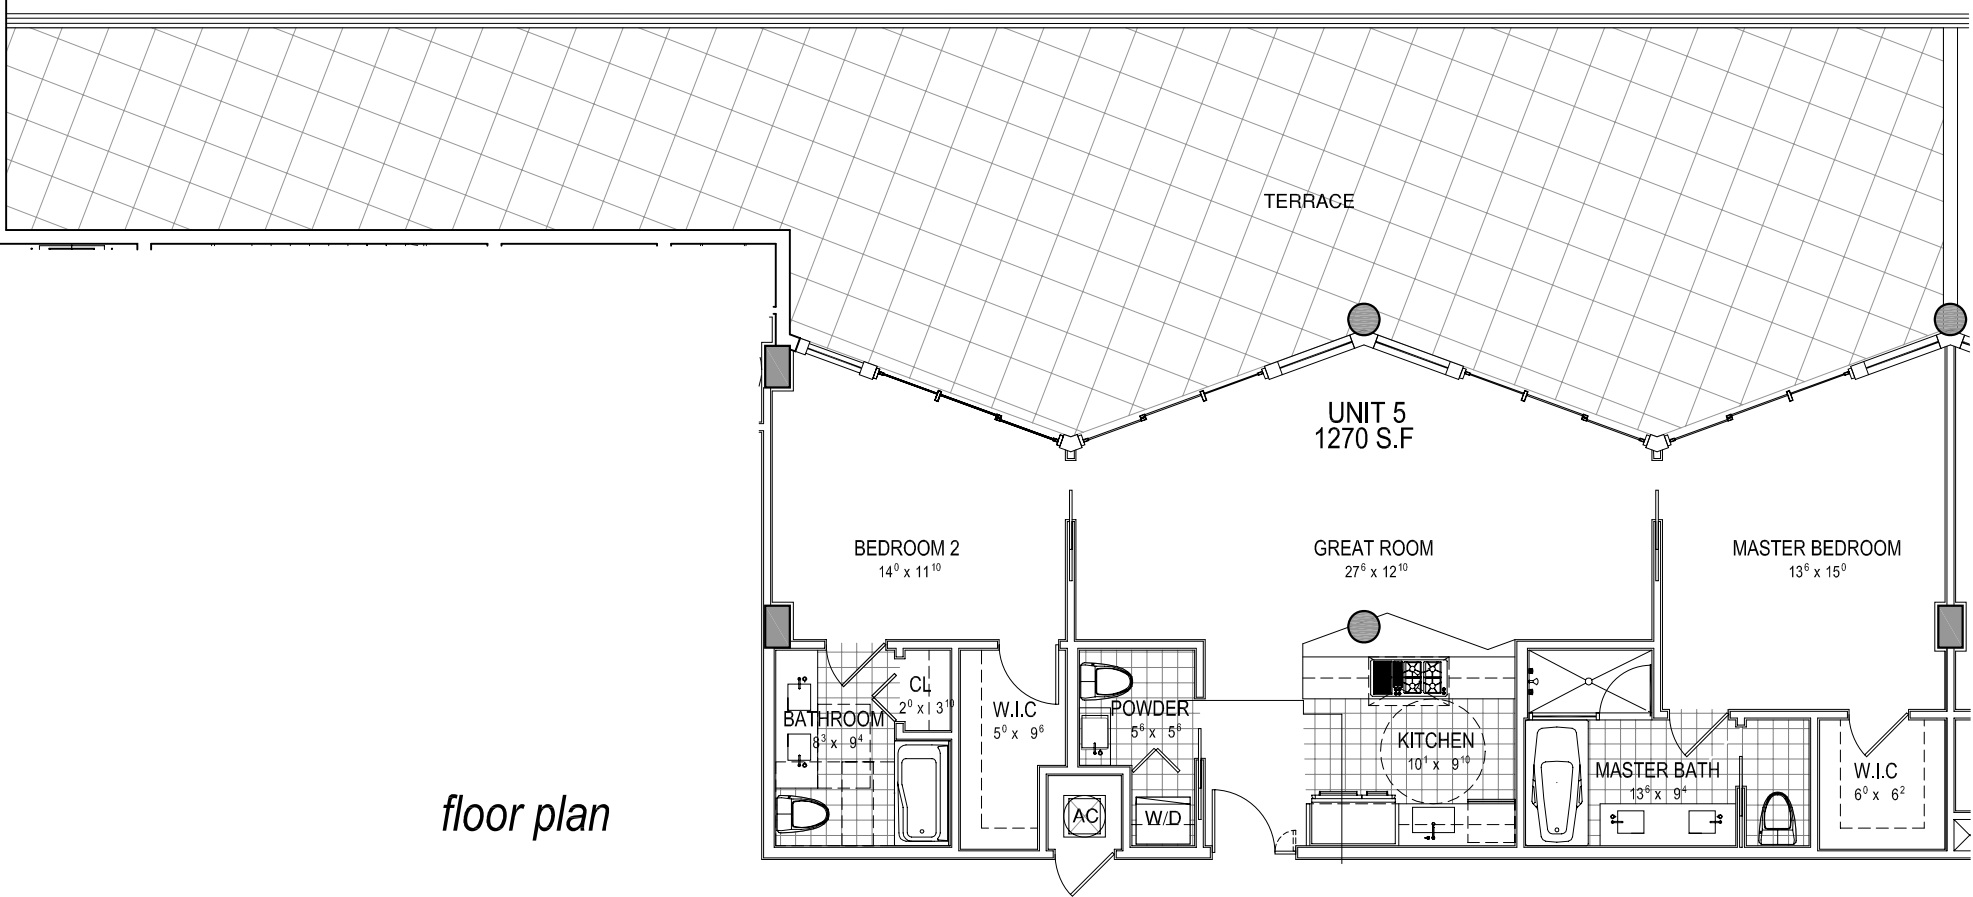

BIJOU

floor plan

key plan

UNIT 5 (at 2nd. floor)

A.C Area: 1,270 s.f
 Terrace: 1,340 s.f
 Total: 2,610 s.f