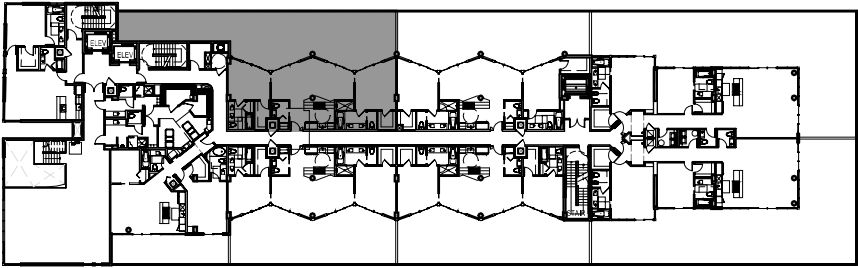

BIJOU

floor plan

key plan

UNIT 5 (at 2nd. floor)

A.C Area: 1,270 s.f
 Terrace: 1,340 s.f
 Total: 2,610 s.f