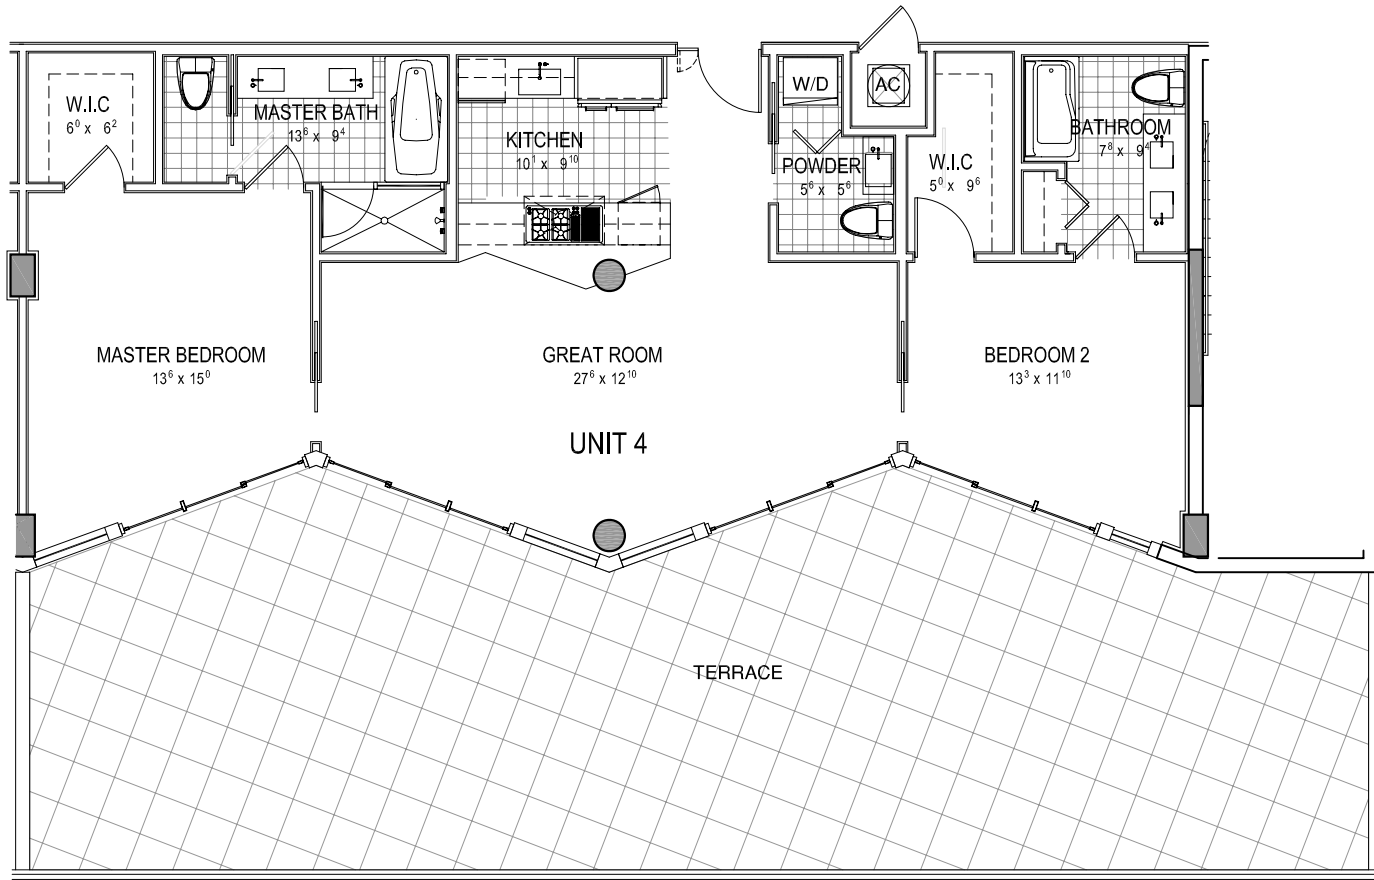

# BIJOU

*floor plan*

## UNIT 4 (at 2nd. floor)

Total: 2,318 s.f

*key plan*