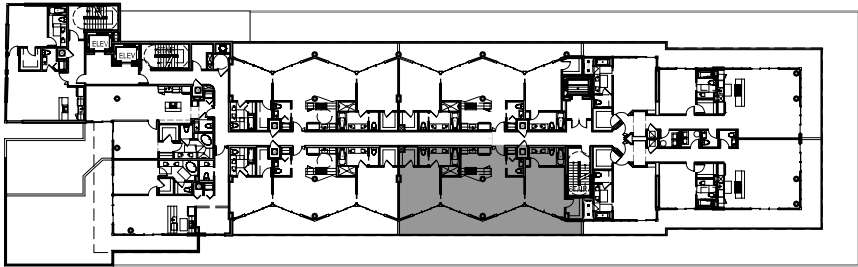

BIJOU

floor plan

key plan

UNIT 4

Total: 1676 s.f