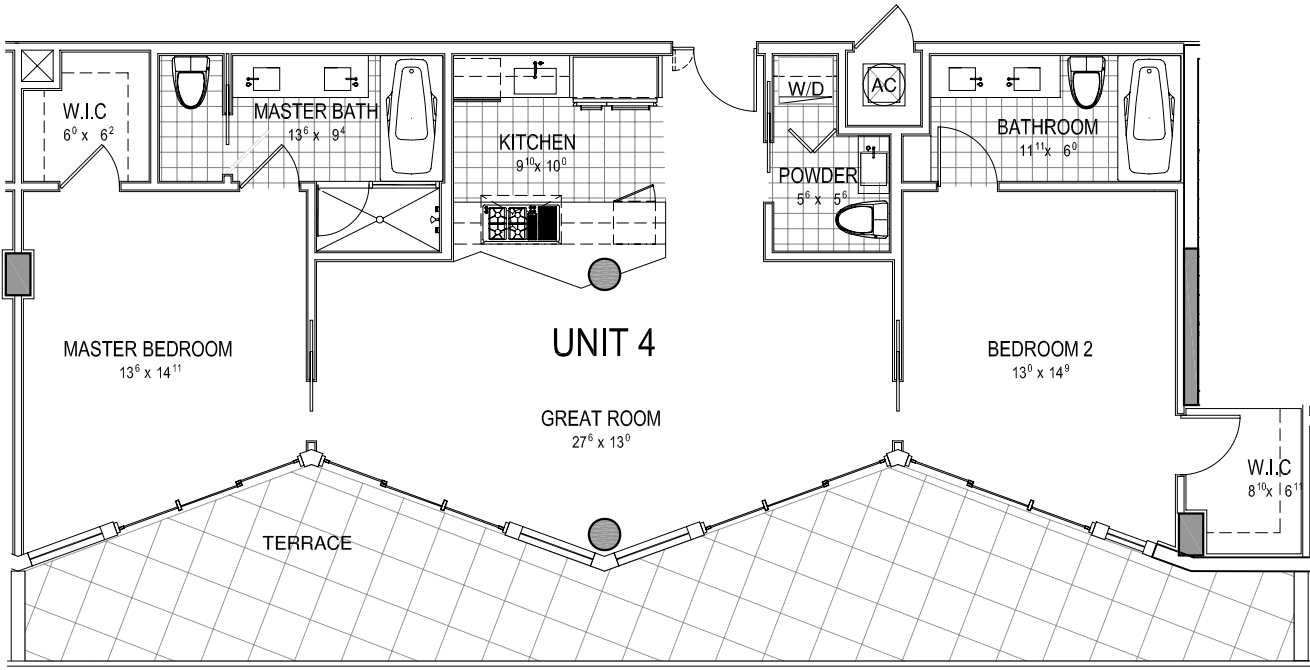

BIJOU

floor plan

key plan

UNIT 4

Total: 1676 s.f